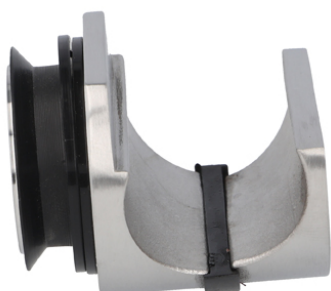

PRODUCT SHEET

Description:

Wall Mounting Bracket Tube/Glass Lay-On, F/8-10mm Glass, CSK Screws, F/Tube \varnothing 25mm, SS304

Item number:

28.29.009-1

Units	Box	Carton	HS Code	Barcode
Pcs.	1	40	8302419000	 5704866103237

Item No.: 28.29.008

No drilling in tube required.

Cannot be used with anti-lift
block on sliding rollers

Flush mount glass fabrication

SISO A/S

Mileparken 11
DK-2740 Skovlunde
Denmark
VAT: DK 24786013

Phone +45 45 830 900