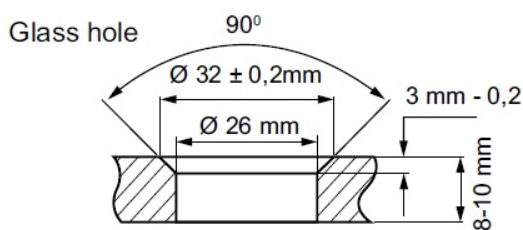

PRODUCT SHEET

Description:

Wall Mounting Bracket Tube/Glass Lay-On, F/8-10mm Glass, CSK Screws, F/Tube \varnothing 25mm, SS304

Item number:

28.29.009-1

Units	Box	Carton	HS Code	Barcode
Pcs.	1	40	8302419000	 5704866103237

Item No.: 28.29.008

No drilling in tube required.

Cannot be used with anti-lift
block on sliding rollers

Flush mount glass fabrication

SISO A/S

Mileparken 11
DK-2740 Skovlunde
Denmark
VAT: DK 24786013

Phone +45 45 830 900